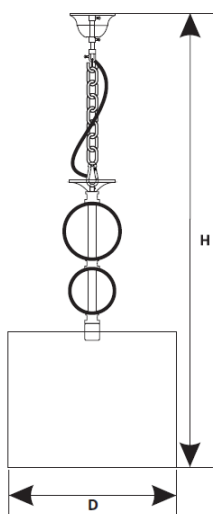

ELMARK[®]

The Brand of Electricity

MAYA SERIES

GENERAL INFORMATION »

- ∴ Nominal voltage: 230V/ 50-60Hz
- ∴ Power: Max 20W
- ∴ Lamp holder: E27
- ∴ Colour: Chrome
- ∴ Material: Metal with glass & Fabric shade
- ∴ Protection against electric shock: I
- ∴ Surface requirements: Class F
- ∴ Protection against dust and moisture: IP40

AREAS OF APPLICATION »

- ∴ Residential Buildings
- ∴ Commercial Buildings
- ∴ Hotels
- ∴ Restaurants

PRODUCT DETAILS »

Catalogue number	Description	Colour	Lamp holder
955MAYA3	Chandelier	Chrome	3 x E27
955MAYA5	Chandelier	Chrome	5 x E27
955MAYA1P	Pendant	Chrome	1 x E27
955MAYA1T	Table lamp	Chrome	1 x E27
955MAYA1F	Floor lamp	Chrome	1 x E27
955MAYA1W	Wall lamp	Chrome	1 x E27
955MAYA1WLED	Wall lamp	Chrome	1 x E27 + 1W LED

DIMENSIONS »

Catalogue number	Diameter (mm)	Height (mm)
955MAYA3	550	420
955MAYA5	600	420

DIMENSIONS »

Catalogue number	Diameter (mm)	Height (mm)
955MAYA1W	150	310

Catalogue number	Diameter (mm)	Height (mm)
955MAYA1WLED	220	220

Catalogue number	Diameter (mm)	Height (mm)
955MAYA1P	350	420

Catalogue number	Diameter (mm)	Height (mm)
955MAYA1T	300	650
955MAYA1F	400	1630