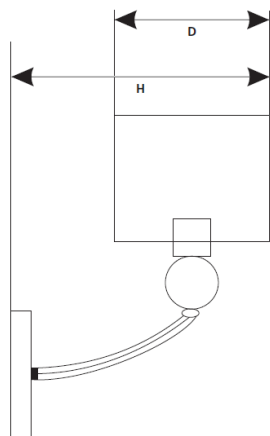

AREAS OF APPLICATION »

- ∴ Residential Buildings
- ∴ Commercial Buildings
- ∴ Hotels
- ∴ Restaurants

PRODUCT DETAILS »

Catalogue number	Description	Colour	Lamp holder
955MAYA3	Chandelier	Chrome	3 x E27
955MAYA5	Chandelier	Chrome	5 x E27
955MAYA1P	Pendant	Chrome	1 x E27
955MAYA1T	Table lamp	Chrome	1 x E27
955MAYA1F	Floor lamp	Chrome	1 x E27
955MAYA1W	Wall lamp	Chrome	1 x E27
955MAYA1WLED	Wall lamp	Chrome	1 x E27 + 1W LED

DIMENSIONS »

Catalogue number	Diameter (mm)	Height (mm)
955MAYA3	550	420
955MAYA5	600	420

DIMENSIONS »

Catalogue number	Diameter (mm)	Height (mm)
955MAYA1W	150	310

Catalogue number	Diameter (mm)	Height (mm)
955MAYA1WLED	220	220

Catalogue number	Diameter (mm)	Height (mm)
955MAYA1P	350	420

Catalogue number	Diameter (mm)	Height (mm)
955MAYA1T	300	650
955MAYA1F	400	1630