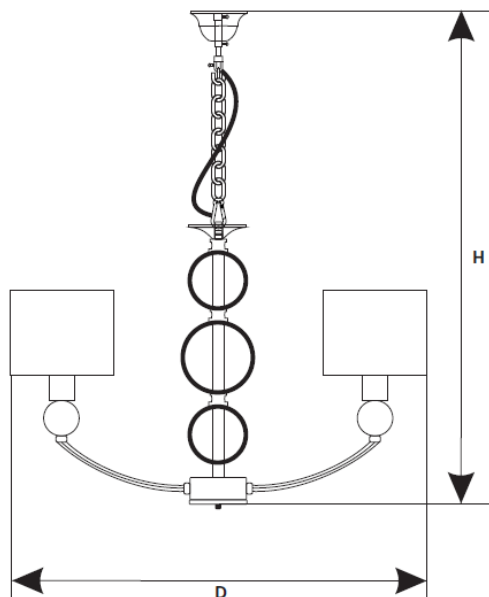

ELMARK[®]

The Brand of Electricity

MAYA SERIES

GENERAL INFORMATION »

- ∴ Nominal voltage: 230V/ 50-60Hz
- ∴ Power: Max 20W
- ∴ Lamp holder: E27
- ∴ Colour: Chrome
- ∴ Material: Metal with glass & Fabric shade
- ∴ Protection against electric shock: I
- ∴ Surface requirements: Class F
- ∴ Protection against dust and moisture: IP40

DIMENSIONS »

Catalogue number	Diameter (mm)	Height (mm)
955MAYA3	550	420
955MAYA5	600	420

DIMENSIONS »

Catalogue number	Diameter (mm)	Height (mm)
955MAYA1W	150	310

Catalogue number	Diameter (mm)	Height (mm)
955MAYA1WLED	220	220

Catalogue number	Diameter (mm)	Height (mm)
955MAYA1P	350	420

Catalogue number	Diameter (mm)	Height (mm)
955MAYA1T	300	650
955MAYA1F	400	1630